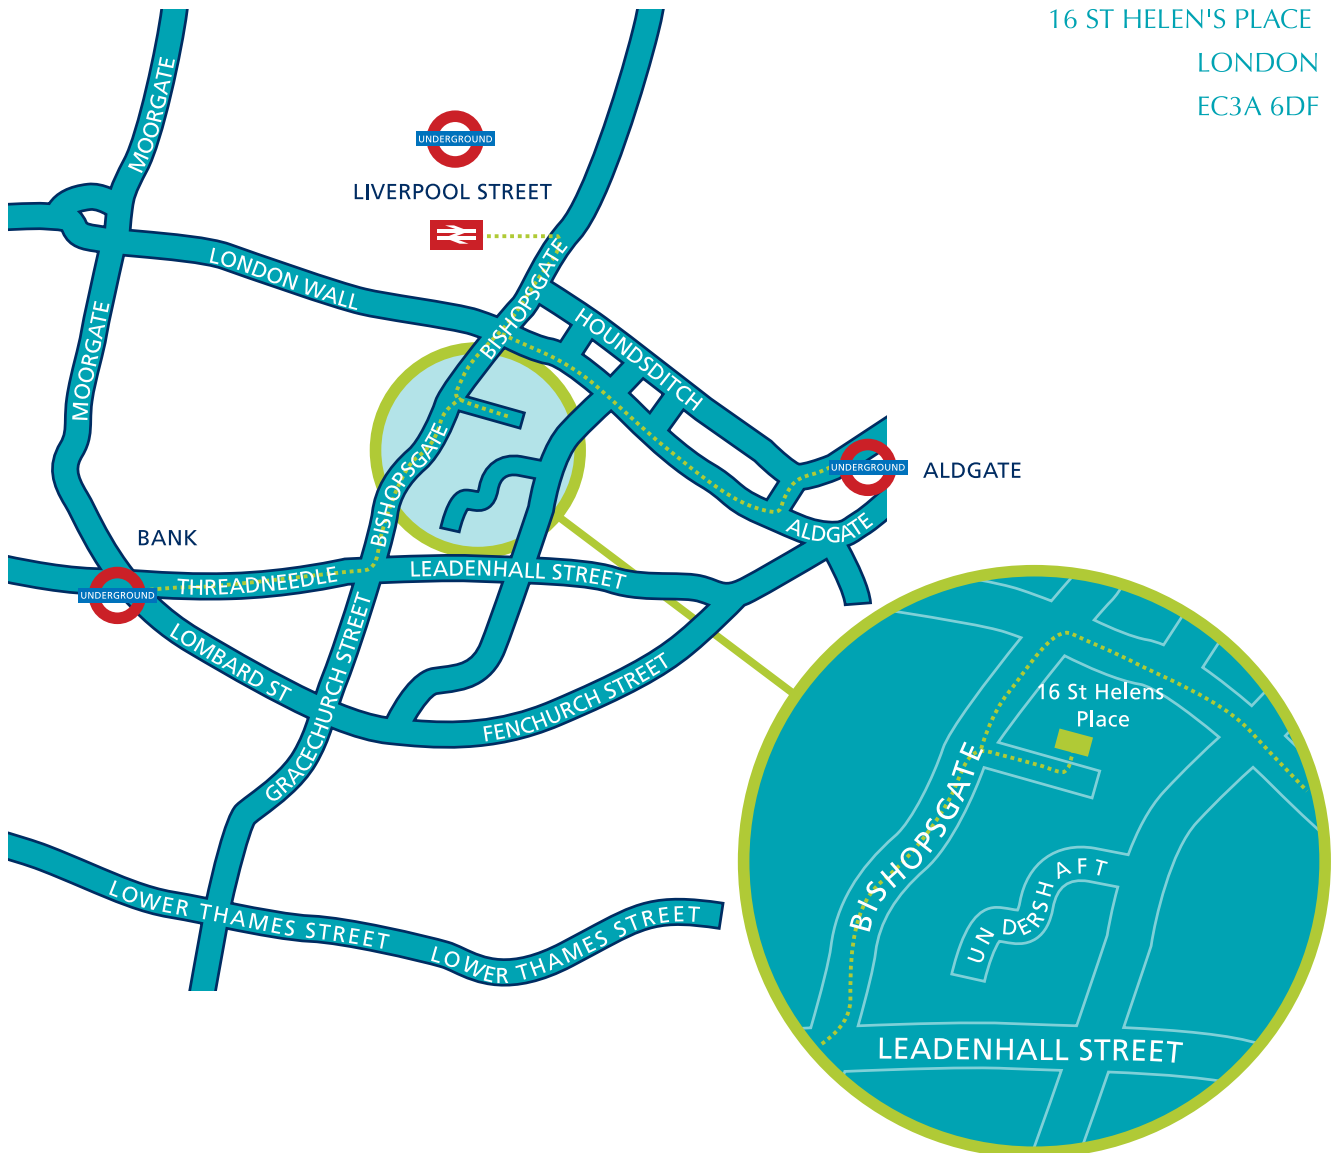

16 ST HELEN'S PLACE
LONDON
EC3A 6DF

Tube

Liverpool Street: 5 minutes
Bank: 5 minutes (take exit 3)
Aldgate: 8-10 minutes

Rail

Liverpool Street – 5 minutes

Directions The entrance to St Helen's Place is situated on Bishopsgate, in between No 62 & No 64 (Chez Gérard).